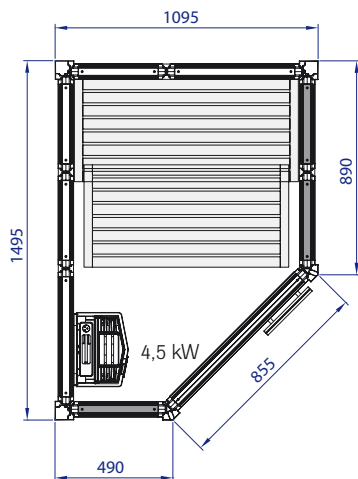

## Generous on the inside, but economical on the outside.

Our Swedish designers set themselves the task of combining practical everyday functions with an elegant setting where you can relax and pamper yourself in style. But Tylö sauna i1115/c is also remarkable for its ingenious compact design with the outside measures of 1095 x 1495 mm, height 2100 mm.