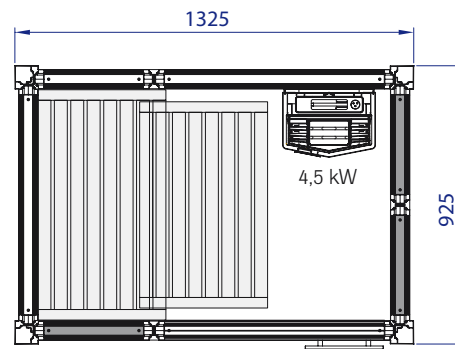

Generous on the inside, but economical on the outside.

Our Swedish designers set themselves the task of combining practical everyday functions with an elegant setting where you can relax and pamper yourself in style. But Tylö sauna i1309 is also remarkable for its ingenious compact design with the outside measures of 1325 x 925 mm, height 2100 mm.