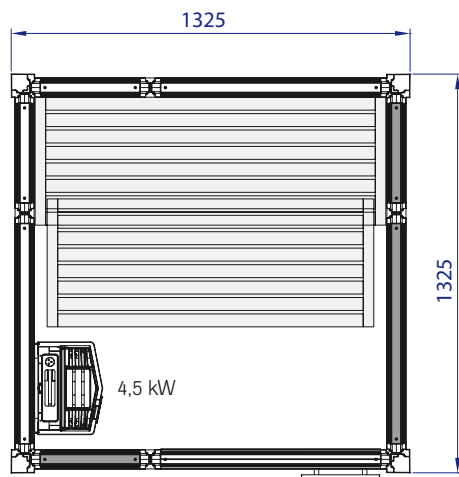

Tylö sauna i1313.

A small sauna for the small bathroom.

On just 1.7 square metres of floor space Tylö has created a sauna which can be equipped for both traditional sauna and soothing steam sauna. It's a revolution in home spa design, compact enough to fit into any standard bathroom. The sauna room has plenty of room for two adults.

Generous on the inside, but economical on the outside.

Our Swedish designers set themselves the task of combining practical everyday functions with an elegant setting where you can relax and pamper yourself in style. But Tylö sauna i1313 is also remarkable for its ingenious compact design with the outside measures of 1325 x 1325 mm, height 2100 mm.