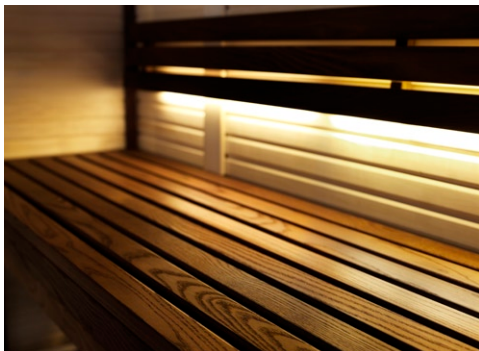

Tylö sauna i1313.

A small sauna for the small bathroom.

On just 1.7 square metres of floor space Tylö has created a sauna which can be equipped for both traditional sauna and soothing steam sauna. It's a revolution in home spa design, compact enough to fit into any standard bathroom. The sauna room has plenty of room for two adults.

The lacquered aluminium profiles of the frame conform to a registered design that ensures maximum versatility within the unique Tylö system. They simply clip together, so no screws are needed for assembly. The sleek lines of the design are a joy to behold – and simplicity itself to clean. The detachable jalousies make the sauna room even more versatile and also help making it easy when cleaning. Art. 9607 4820.

TYLÖ[®]
for the senses

Thought through in every detail.

Excellent design and quality.

The sauna benches are constructed of dark ash, heat treated to cope with years of use. The inside walls are clad with beautiful, knot-free, blonde aspen wood of the very highest quality.

Generous on the inside, but economical on the outside.

Our Swedish designers set themselves the task of combining practical everyday functions with an elegant setting where you can relax and pamper yourself in style. But Tylö sauna i1313 is also remarkable for its ingenious compact design with the outside measures of 1325 x 1325 mm, height 2100 mm.