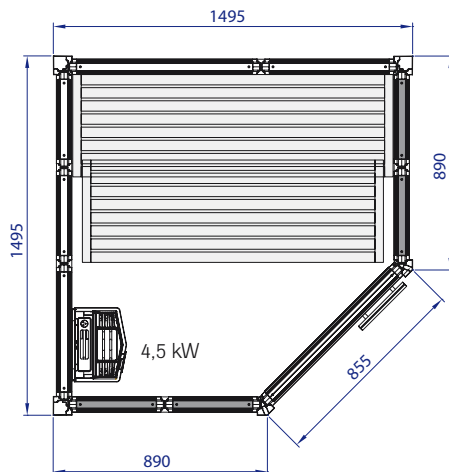

## Generous on the inside, but economical on the outside.

Our Swedish designers set themselves the task of combining practical everyday functions with an elegant setting where you can relax and pamper yourself in style. But Tylö sauna i1515/c is also remarkable for its ingenious compact design with the outside measures of 1495 x 1495 mm, height 2100 mm.