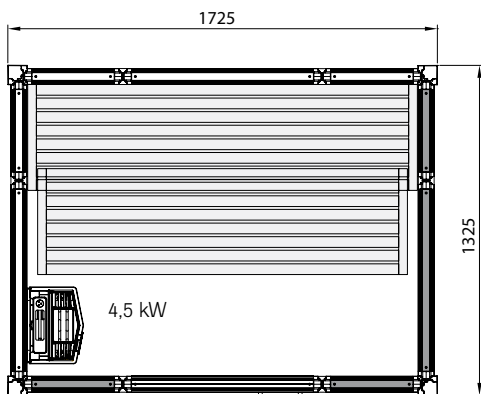

Generous on the inside, but economical on the outside.

Our Swedish designers set themselves the task of combining practical everyday functions with an elegant setting where you can relax and pamper yourself in style. But Tylö sauna i11713 is also remarkable for its ingenious compact design with the outside measures of 1725 x 1325 mm, height 2100 mm.