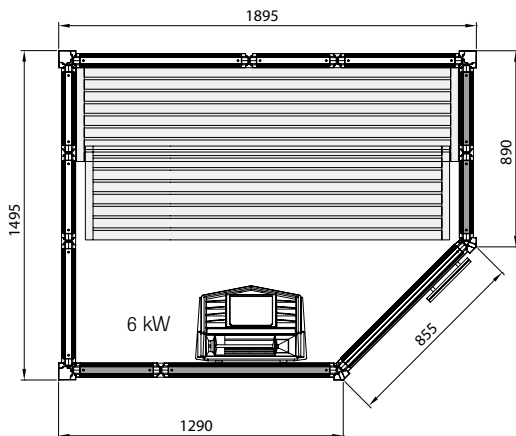

Generous on the inside, but economical on the outside.

Our Swedish designers set themselves the task of combining practical everyday functions with an elegant setting where you can relax and pamper yourself in style. But Tylö sauna i1915/c is also remarkable for its ingenious compact design with the outside measures of 1895 x 1495 mm, height 2100 mm.