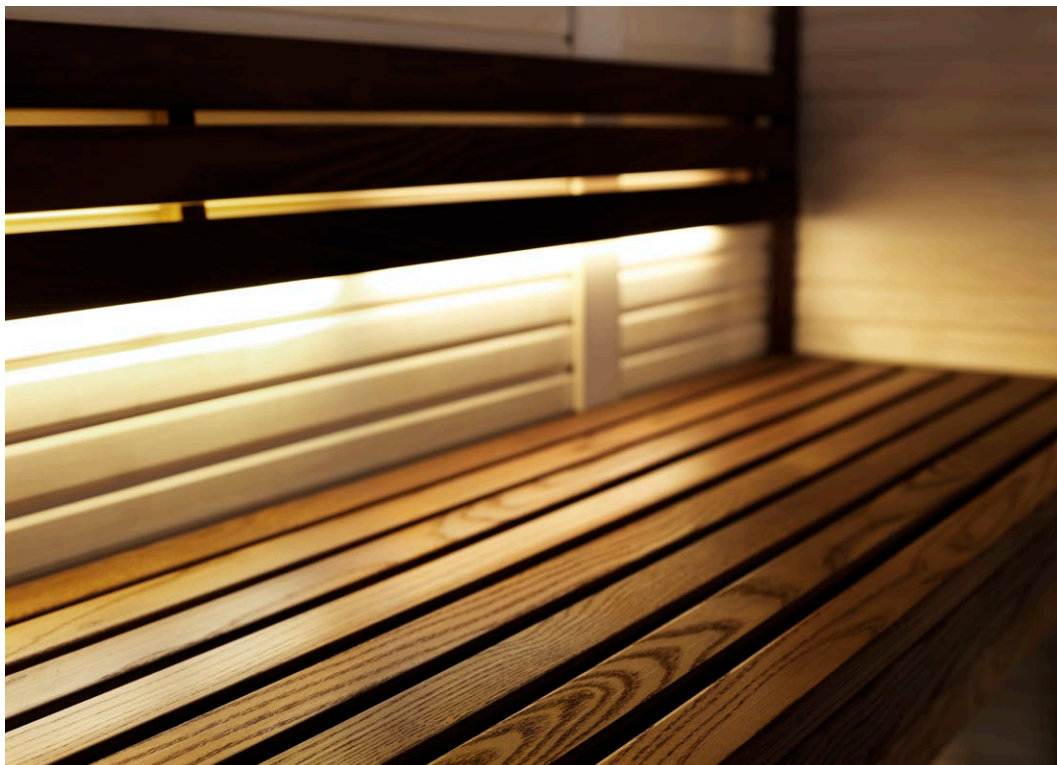

Tylö sauna i1915/c.

A grand sauna for the bathroom.

On just 2.8 square metres of floor space Tylö has created a sauna which can be equipped for both traditional sauna and soothing steam sauna. It's a revolution in home spa design, compact enough to fit into any standard bathroom and still plenty of room for 4-5 adults.

The lacquered aluminium profiles of the frame conform to a registered design that ensures maximum versatility within the unique Tylö system. They simply clip together, so no screws are needed for assembly. The sleek lines of the design are a joy to behold – and simplicity itself to clean. The detachable jalousies make the sauna room even more versatile and also help making it easy when cleaning. Art. 9607 4810.

TYLÖ[®]
for the senses

Thought through in every detail.

Excellent design and quality.

The sauna benches are constructed of dark ash, heat treated to cope with years of use. The inside walls are clad with beautiful, knot-free, blonde aspen wood of the very highest quality.

Generous on the inside, but economical on the outside.

Our Swedish designers set themselves the task of combining practical everyday functions with an elegant setting where you can relax and pamper yourself in style. But Tylö sauna i1915/c is also remarkable for its ingenious compact design with the outside measures of 1895 x 1495 mm, height 2100 mm.