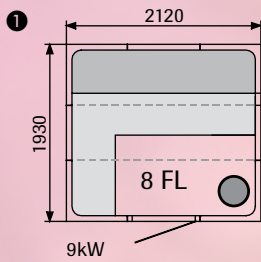

LAYOUTS FOR EXCELLENT

Item numbers for sizes can be found in the applicable price list. Exterior height 2070 mm. The dashed lines show the roof extension. The rooms can be extended further in the direction of the arrow. For other dimensions and designs, please contact us for a quote. Glass wall sections and service walls are available in widths 398, 588 and 778 mm. They can replace corresponding sections in Excellent steam rooms at no additional charge.

1 EXCELLENT 8FL
ITEM NO. 9609 1116

2 EXCELLENT 12FL
ITEM NO. 9609 1118

3 EXCELLENT 14FL
ITEM NO. 9609 1120

4 EXCELLENT 16FL
ITEM NO. 9609 1122

5 EXCELLENT 12EL
ITEM NO. 9609 1130

6 EXCELLENT 16EL
ITEM NO. 9609 1132

7 EXCELLENT 18EL
ITEM NO. 9609 1134

MORE OPTIONAL EXTRAS

All Excellent rooms can be equipped with the optional service section, with integrated shelf compartments and space for a mixer tap and shower set. The service section can be ordered instead of the corresponding wall section at no extra charge. Wall sections can also be replaced by glass sections.

COMPLETE SOLUTION FOR PROFESSIONALS

Tylö's Excellent is made of high-tech, vacuum-formed, special-grade white plastic for a sturdy, steamtight construction. Supplied in ready-to-assemble wall and ceiling sections with interior fittings consisting of wide, comfortable benches in white lacquered aluminium. The door is made of tinted, tempered safety glass with a sturdy white lacquered frame and aluminium handle. Air outlet vent and all assembly hardware included.