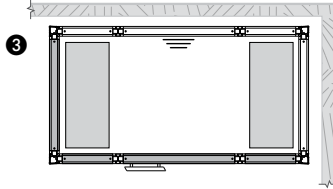

Exterior height 2100 mm