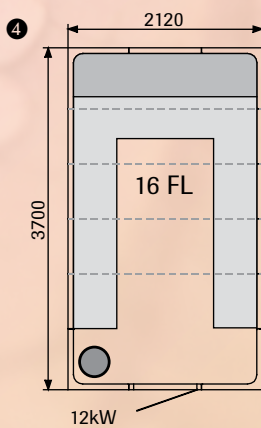

LAYOUTS FOR EXCELLENT

Item numbers for sizes can be found in the applicable price list. Exterior height 2070 mm. The dashed lines show the roof extension. The rooms can be extended further in the direction of the arrow. For other dimensions and designs, please contact us for a quote. Glass wall sections and service walls are available in widths 398, 588 and 778 mm. They can replace corresponding sections in Excellent steam rooms at no additional charge.

1 EXCELLENT 8FL
ITEM NO. 9609 1116

2 EXCELLENT 12FL
ITEM NO. 9609 1118

3 EXCELLENT 14FL
ITEM NO. 9609 1120

4 EXCELLENT 16FL
ITEM NO. 9609 1122

5 EXCELLENT 12EL
ITEM NO. 9609 1130

6 EXCELLENT 16EL
ITEM NO. 9609 1132

7 EXCELLENT 18EL
ITEM NO. 9609 1134

MORE OPTIONAL EXTRAS

All Excellent rooms can be equipped with the optional service section, with integrated shelf compartments and space for a mixer tap and shower set. The service section can be ordered instead of the corresponding wall section at no extra charge. Wall sections can also be replaced by glass sections.

COMPLETE SOLUTION FOR PROFESSIONALS

Tylö's Excellent is made of high-tech, vacuum-formed, special-grade white plastic for a sturdy, steamtight construction. Supplied in ready-to-assemble wall and ceiling sections with interior fittings consisting of wide, comfortable benches in white lacquered aluminium. The door is made of tinted, tempered safety glass with a sturdy white lacquered frame and aluminium handle. Air outlet vent and all assembly hardware included.