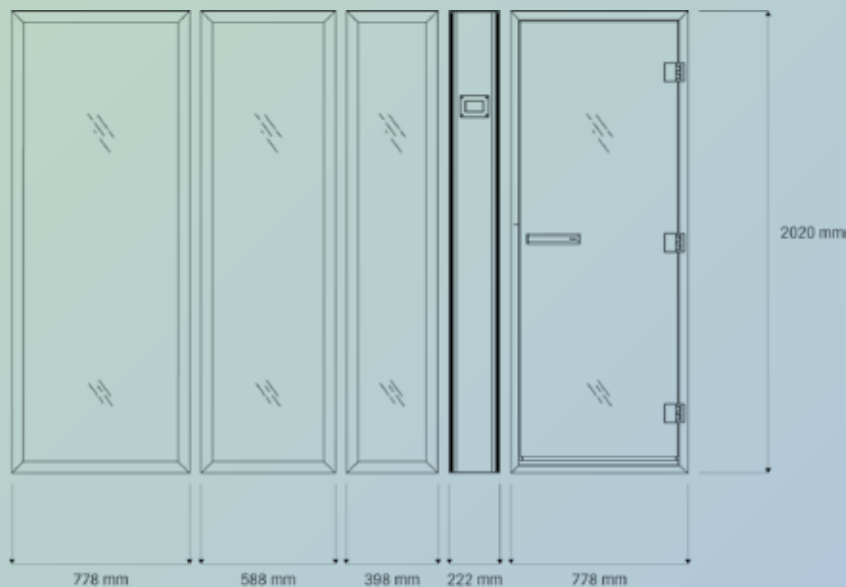

CONVERT A NICHE INTO A STEAM ROOM

Tylö's tx202 g steam column has been designed to convert a niche into a steam room and is easily operated with the control panel on the outside.

Tylö's steam column is designed for installation in a niche (see yellow marking below). The column is combined with a suitable glass section and steam door to create a complete solution. The integral tx202 g generator is designed for spaces of up to 5.5 m³, depending on the wall and floor materials. The dimension is 6 mm in total on each side when a glass section or steam door is installed with the column. This is because the profile of the column is built into the next section.