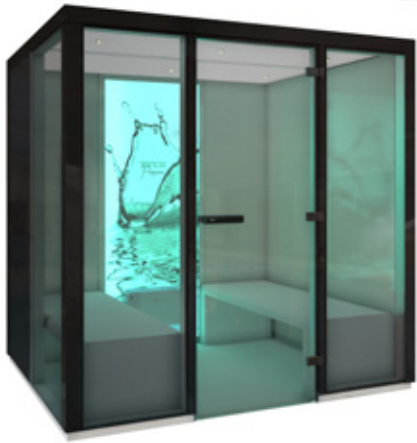

STEAM BATH: **PANACEA**

Panacea is the name of the Greek goddess of universal remedy and has laid the foundation for the development of our new and exclusive steam bath. With Panacea, we have interpreted classical elements and therapies, and forged them into a revolutionary and innovative steam bath experience.

DISCREET, EXCLUSIVE DESIGN

Manifesting itself through carefully appointed materials and restrained design, Panacea makes a strong and exclusive impression. Our goal has been to create a highly flexible steam bath where versatility and bespoke solutions have been our key focus.

DESIGNED FOR MANY DIFFERENT SETTINGS

The Panacea steam bath is constructed with infinitude in mind. We have therefore created a versatile design which makes the Panacea suited to the most diverse settings. Installation is also very simple and is usually completed within hours rather than days.

THERAPY FOR BODY AND SOUL

The Panacea steam bath by Tylö is the epitome of soothing properties. The hot steam envelops the body and soul, releasing tensions and easing stiff and aching muscles. The experience is further heightened by individualised sound and light therapies, inspired by ancient and natural treatments, which relax and harmonise the mind.