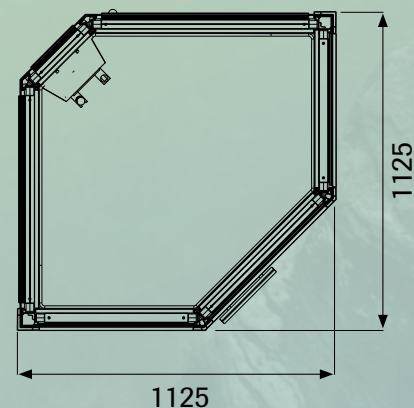

TYLÖ IMPRESSION i110/c

The Impression i110/c measures just 1125 x 1125 mm and comes with a bench. Exterior height 2100 mm. Accommodates one person at a time.

WHITE
ITEM NO. 9607 4930

BLACK
ITEM NO. 9607 4932