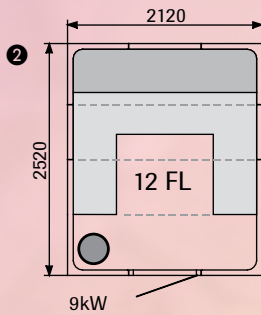

LAYOUTS FOR EXCELLENT

Item numbers for sizes can be found in the applicable price list. Exterior height 2070 mm. The dashed lines show the roof extension. The rooms can be extended further in the direction of the arrow. For other dimensions and designs, please contact us for a quote. Glass wall sections and service walls are available in widths 398, 588 and 778 mm. They can replace corresponding sections in Excellent steam rooms at no additional charge.

1 EXCELLENT 8FL
ITEM NO. 9609 1116

2 EXCELLENT 12FL
ITEM NO. 9609 1118

3 EXCELLENT 14FL
ITEM NO. 9609 1120

4 EXCELLENT 16FL
ITEM NO. 9609 1122

5 EXCELLENT 12EL
ITEM NO. 9609 1130

6 EXCELLENT 16EL
ITEM NO. 9609 1132

7 EXCELLENT 18EL
ITEM NO. 9609 1134

MORE OPTIONAL EXTRAS

All Excellent rooms can be equipped with the optional service section, with integrated shelf compartments and space for a mixer tap and shower set. The service section can be ordered instead of the corresponding wall section at no extra charge. Wall sections can also be replaced by glass sections.

COMPLETE SOLUTION FOR PROFESSIONALS

Tylö's Excellent is made of high-tech, vacuum-formed, special-grade white plastic for a sturdy, steamtight construction. Supplied in ready-to-assemble wall and ceiling sections with interior fittings consisting of wide, comfortable benches in white lacquered aluminium. The door is made of tinted, tempered safety glass with a sturdy white lacquered frame and aluminium handle. Air outlet vent and all assembly hardware included.