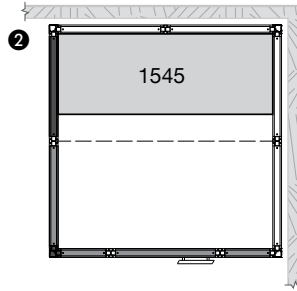

Exterior height 2100 mm