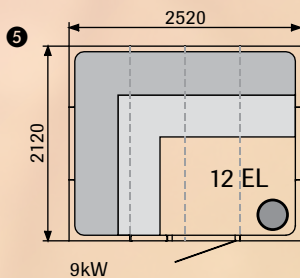

LAYOUTS FOR EXCELLENT

Item numbers for sizes can be found in the applicable price list. Exterior height 2070 mm. The dashed lines show the roof extension. The rooms can be extended further in the direction of the arrow. For other dimensions and designs, please contact us for a quote. Glass wall sections and service walls are available in widths 398, 588 and 778 mm. They can replace corresponding sections in Excellent steam rooms at no additional charge.

1 EXCELLENT 8FL
ITEM NO. 9609 1116

2 EXCELLENT 12FL
ITEM NO. 9609 1118

3 EXCELLENT 14FL
ITEM NO. 9609 1120

4 EXCELLENT 16FL
ITEM NO. 9609 1122

5 EXCELLENT 12EL
ITEM NO. 9609 1130

6 EXCELLENT 16EL
ITEM NO. 9609 1132

7 EXCELLENT 18EL
ITEM NO. 9609 1134

MORE OPTIONAL EXTRAS

All Excellent rooms can be equipped with the optional service section, with integrated shelf compartments and space for a mixer tap and shower set. The service section can be ordered instead of the corresponding wall section at no extra charge. Wall sections can also be replaced by glass sections.

COMPLETE SOLUTION FOR PROFESSIONALS

Tylö's Excellent is made of high-tech, vacuum-formed, special-grade white plastic for a sturdy, steamtight construction. Supplied in ready-to-assemble wall and ceiling sections with interior fittings consisting of wide, comfortable benches in white lacquered aluminium. The door is made of tinted, tempered safety glass with a sturdy white lacquered frame and aluminium handle. Air outlet vent and all assembly hardware included.