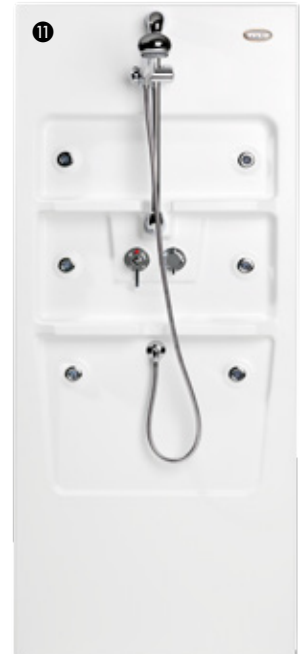

STEAM GUARD 778

For 778 mm section in the Elysée room.

ITEM NO. 9002 9220

STEAM GUARD 588

For 588 mm section.

ITEM NO. 9002 9230

STEAM GUARD CORNER

For corner sections.

ITEM NO. 9002 9240

5 TYLÖ FRESH FRAGRANCE DISPENSER

Fragrance dispenser for saunas, steam baths and wherever you wish to enjoy Tylö's aromatic essences. Operates silently and automatically. Installation distance: max. two metres between fragrance dispenser and steam head. Tip! Up to

four fragrance dispensers can be connected to a single control panel to vary the fragrance in one or more rooms. Size: 350 x 200 mm.

ITEM NO. 9090 8005

CC FRESH

Electronic control panel for easy, automatic control of our Tylö Fresh dispenser. Supplied complete with transformer. Can be installed at any distance from the fragrance dispenser. Size: 130 x 190 mm, depth 27 mm.