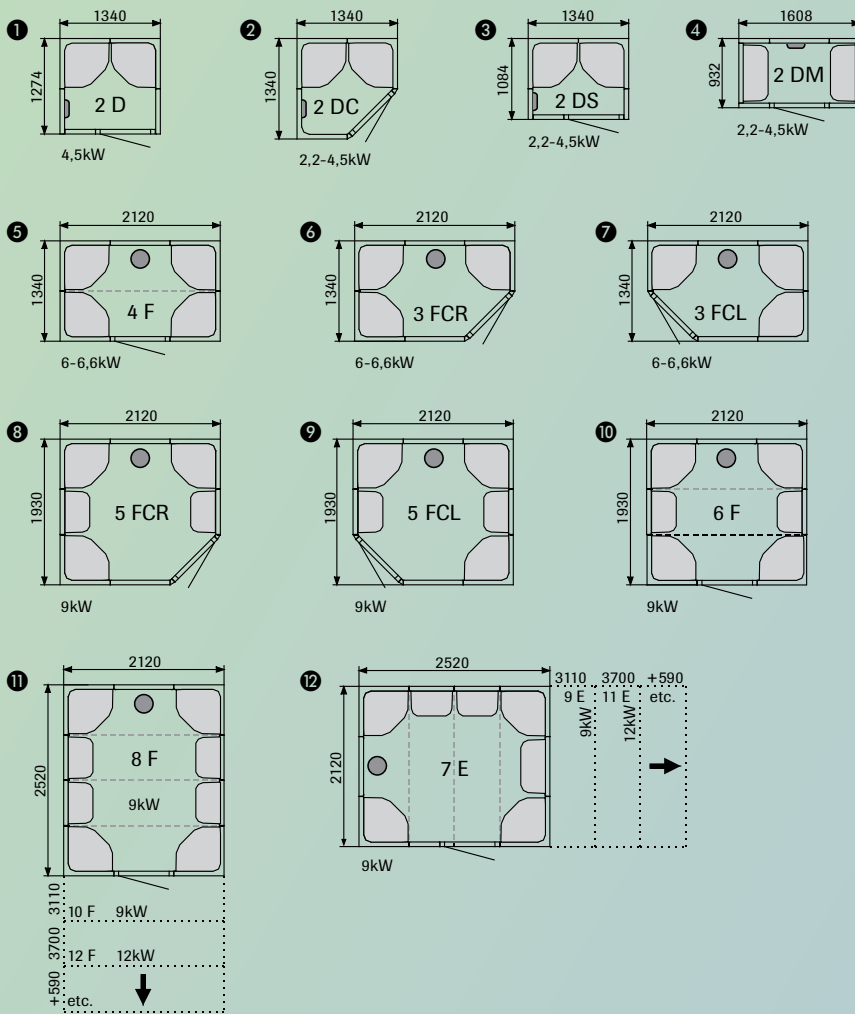

ELYSÉE

All these steam rooms can also be installed reversed. Add a suitable steam generator, a control panel and a floor tray, where required. Outer wall coverings are not included. The dashed lines show the roof extension. The rooms can be extended further in the direction of the arrow.

1 ELYSÉE 2D* ITEM NO. 9609 1000	8 ELYSÉE 5 FCR* ITEM NO. 9609 1148
2 ELYSÉE 2DC* ITEM NO. 9609 1002	9 ELYSÉE 5 FCL* ITEM NO. 9609 1152
3 ELYSÉE 2DS* ITEM NO. 9609 1010	10 ELYSÉE 6F** ITEM NO. 9609 1032
4 ELYSÉE 2DM* ITEM NO. 9609 1012	11 ELYSÉE 8F** ITEM NO. 9609 1036
5 ELYSÉE 4F** ITEM NO. 9609 1028	12 ELYSÉE 7E** ITEM NO. 9609 1050
6 ELYSÉE 3FCR* ITEM NO. 9609 1140	
7 ELYSÉE 3 FCL* ITEM NO. 9609 1144	

Position of steam head.

* Exterior height 2170 mm. These steam rooms have a one-piece dome. ** Exterior height 2070 mm.