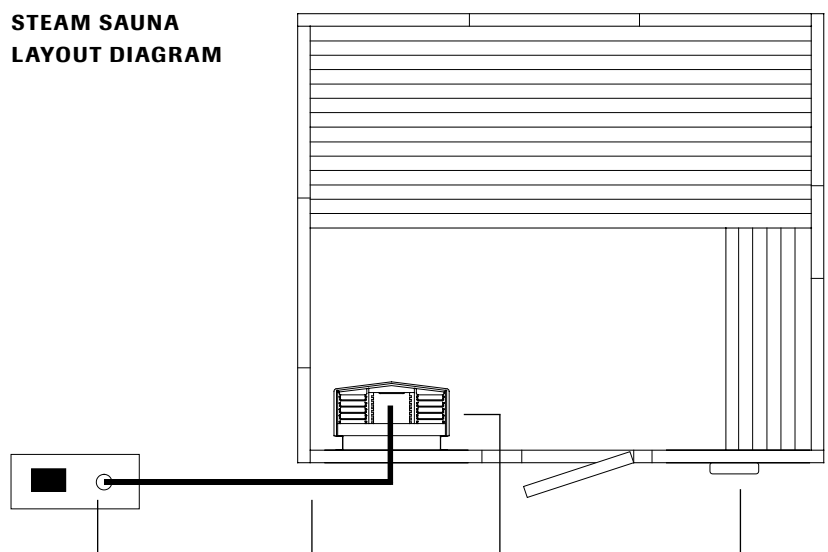

STEAM GENERATORS TYLÖ VA

HEATERS SD 16/SD 20

CONTROL PANEL CC300T

TYLARIUM™

Tylarium is Tylö's name for a range of sauna bath products that combine to produce a total well-being experience. There's a Tylarium for most purposes. The basic idea is a combination of sauna and steam bath with a range of design and feature options. The heater and control panel below are an excellent choice for use in a Tylarium.

STEAM SAUNA LAYOUT DIAGRAM

A Steam VA or VB steam generator is placed a maximum of 15 m from the sauna. The required humidity setting is selected on the control panel.

Steam pipe with outlet in the sauna.

The heater is mounted inside the sauna. The required temperature setting is selected on the control panel.

The heater and steam generator are operated from the control panel which can be installed in the reception area of the swimming pool.