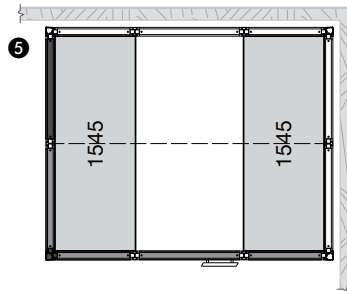

- Smoked glass
- Black/green glass