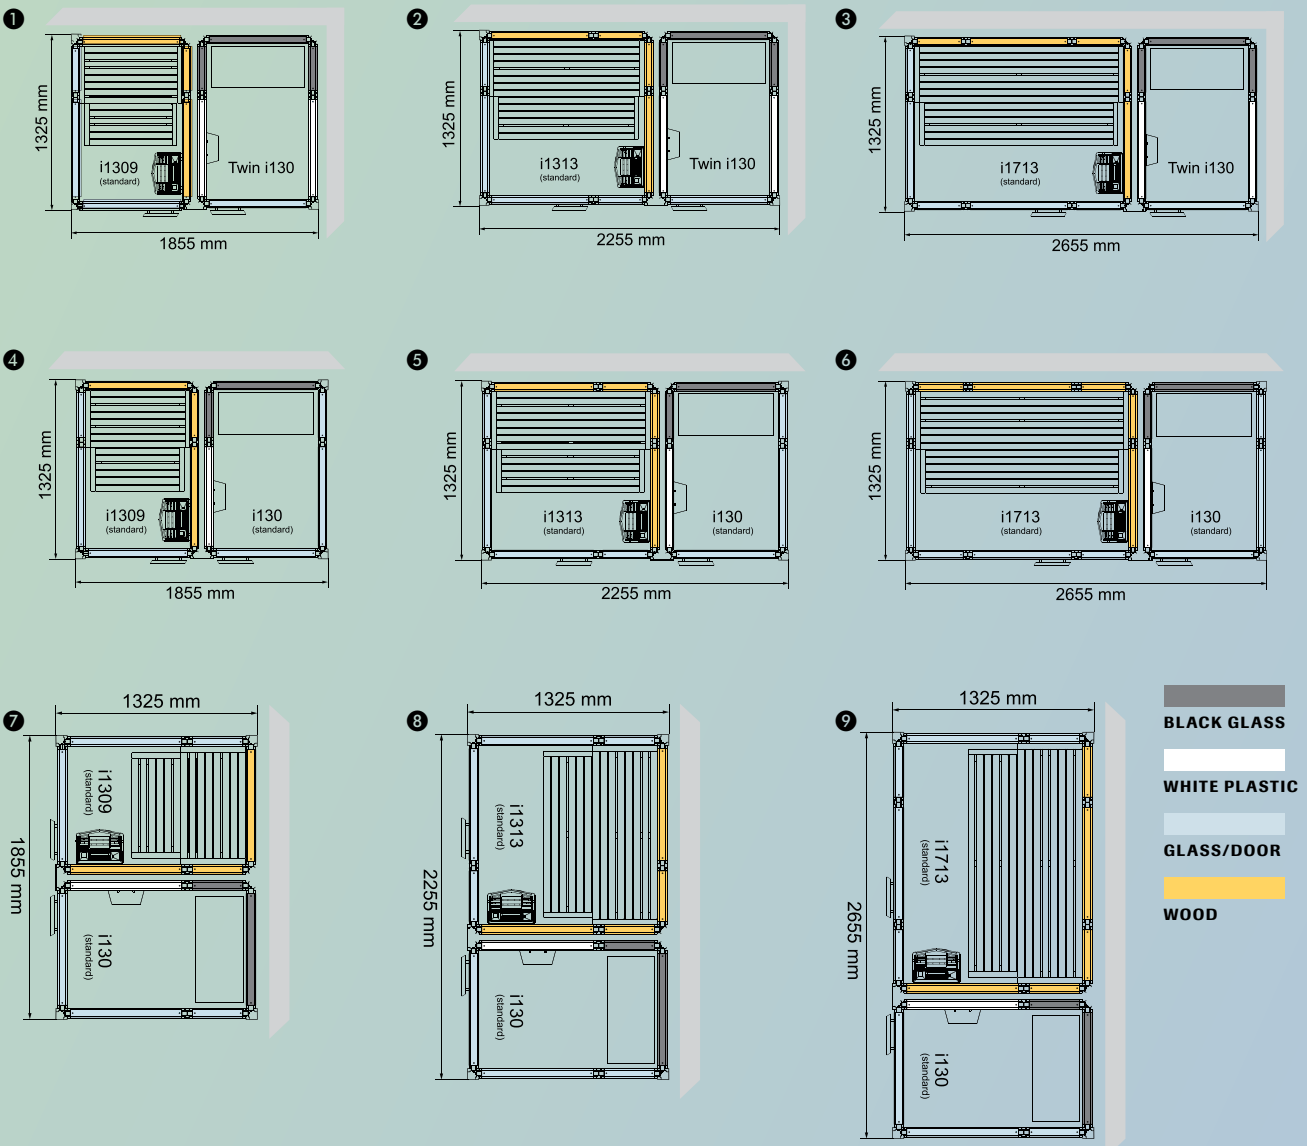

STEAM BATH WITH SHOWER: IMPRESSION TWIN

Tylö has combined a sauna and steam shower to create an exciting new wellness product for greater relaxation. The design and materials exude a palpable feeling of luxury. A shower, extra bench and a number of accessories add greater variation to the sauna room. A hot tip: the perfect way to relax after a home gym workout is to combine a sauna and steam shower. Impression Twin really gives you the best of both worlds.

WHAT'S INCLUDED

Thermally-insulated wall and ceiling panels

Doors

Shower column including mixer tap

Steam generator

Sauna section including panels and benches

Aspen and dark, heat-treated ash fittings

Shower section lighting

Light strip hygro/thermo

Aluminium floor frame

Corner and ceiling mouldings

Vents and assembly hardware

STEAM: STEAM BATH WITH SHOWER