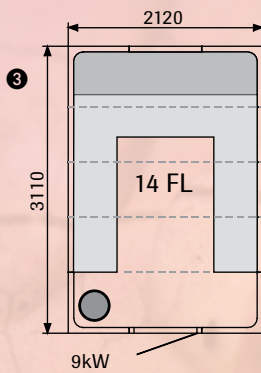

LAYOUTS FOR EXCELLENT

Item numbers for sizes can be found in the applicable price list. Exterior height 2070 mm. The dashed lines show the roof extension. The rooms can be extended further in the direction of the arrow. For other dimensions and designs, please contact us for a quote. Glass wall sections and service walls are available in widths 398, 588 and 778 mm. They can replace corresponding sections in Excellent steam rooms at no additional charge.

1 EXCELLENT 8FL
ITEM NO. 9609 1116

2 EXCELLENT 12FL
ITEM NO. 9609 1118

3 EXCELLENT 14FL
ITEM NO. 9609 1120

4 EXCELLENT 16FL
ITEM NO. 9609 1122

5 EXCELLENT 12EL
ITEM NO. 9609 1130

6 EXCELLENT 16EL
ITEM NO. 9609 1132

7 EXCELLENT 18EL
ITEM NO. 9609 1134

MORE OPTIONAL EXTRAS

All Excellent rooms can be equipped with the optional service section, with integrated shelf compartments and space for a mixer tap and shower set. The service section can be ordered instead of the corresponding wall section at no extra charge. Wall sections can also be replaced by glass sections.

COMPLETE SOLUTION FOR PROFESSIONALS

Tylö's Excellent is made of high-tech, vacuum-formed, special-grade white plastic for a sturdy, steamtight construction. Supplied in ready-to-assemble wall and ceiling sections with interior fittings consisting of wide, comfortable benches in white lacquered aluminium. The door is made of tinted, tempered safety glass with a sturdy white lacquered frame and aluminium handle. Air outlet vent and all assembly hardware included.