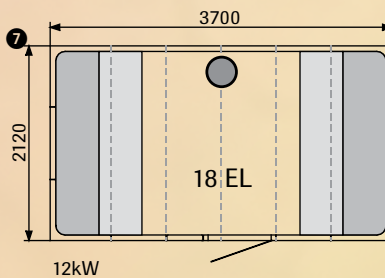

LAYOUTS FOR EXCELLENT

Item numbers for sizes can be found in the applicable price list. Exterior height 2070 mm. The dashed lines show the roof extension. The rooms can be extended further in the direction of the arrow. For other dimensions and designs, please contact us for a quote. Glass wall sections and service walls are available in widths 398, 588 and 778 mm. They can replace corresponding sections in Excellent steam rooms at no additional charge.

1 EXCELLENT 8FL
ITEM NO. 9609 1116

2 EXCELLENT 12FL
ITEM NO. 9609 1118

3 EXCELLENT 14FL
ITEM NO. 9609 1120

4 EXCELLENT 16FL
ITEM NO. 9609 1122

5 EXCELLENT 12EL
ITEM NO. 9609 1130

6 EXCELLENT 16EL
ITEM NO. 9609 1132

7 EXCELLENT 18EL
ITEM NO. 9609 1134