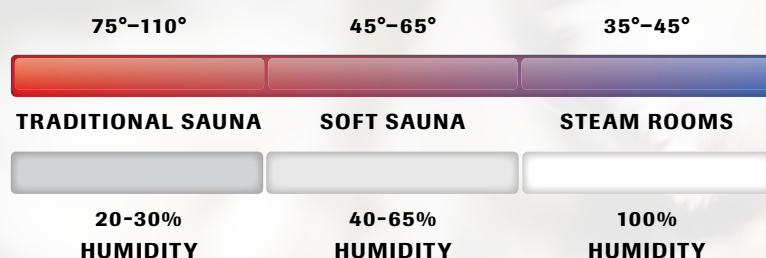

SOFT SAUNA, AS GENTLE TO YOUR SKIN AS IT SOUNDS

We call it Soft Sauna - a gentle way to share a pleasurable experience. It is just as much a way of life as it is a technical sensation, and yet it takes up just a few square metres of space in your home. Invite your friends and family, select a therapeutic essential oil, feel the warmth and gentle steam engulf you, and enjoy being together - let Soft Sauna make an impression on your day.

WHAT'S YOUR TEMPERATURE?

Soft Sauna picks up where traditional saunas leave off. Some people prefer a hot and quick sauna, others like to linger in mild temperatures,

enjoying the gentle steam and aromatic fragrances. See here which temperatures and options are ideal for you and your moment.