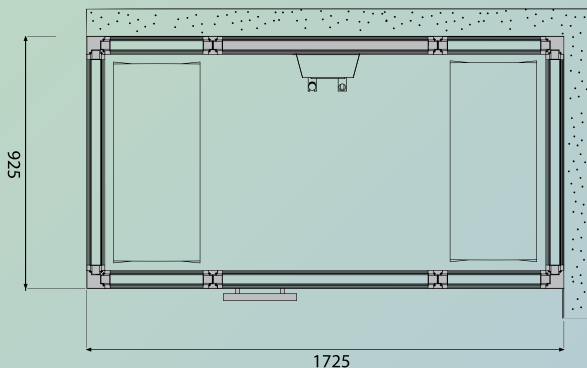

TYLÖ IMPRESSION i170

Exterior height 2100 mm.

WHITE

ITEM NO. 9607 4960

BLACK

ITEM NO. 9607 4962