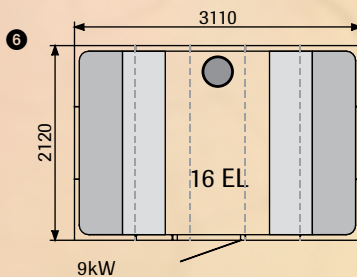

LAYOUTS FOR EXCELLENT

Item numbers for sizes can be found in the applicable price list. Exterior height 2070 mm. The dashed lines show the roof extension. The rooms can be extended further in the direction of the arrow. For other dimensions and designs, please contact us for a quote. Glass wall sections and service walls are available in widths 398, 588 and 778 mm. They can replace corresponding sections in Excellent steam rooms at no additional charge.

1 EXCELLENT 8FL
ITEM NO. 9609 1116

2 EXCELLENT 12FL
ITEM NO. 9609 1118

3 EXCELLENT 14FL
ITEM NO. 9609 1120

4 EXCELLENT 16FL
ITEM NO. 9609 1122

5 EXCELLENT 12EL
ITEM NO. 9609 1130

6 EXCELLENT 16EL
ITEM NO. 9609 1132

7 EXCELLENT 18EL
ITEM NO. 9609 1134