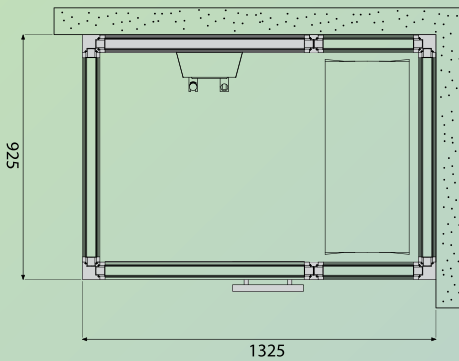

TYLÖ IMPRESSION i130

Exterior height 2100 mm.

WHITE

ITEM NO. 9607 4950

BLACK

ITEM NO. 9607 4952

A FLEXIBLE SYSTEM

The walls can be reversed and assembled in a variety of ways to suit your bathroom layout. The steam generator is operated using the touch control panel on the steam shower column.

The lacquered aluminium profiles conform to a registered design that ensures maximum versatility within the unique Tylö system, without any screws or visible fittings. The sleek lines of the design are a joy to behold – and simplicity itself to clean.