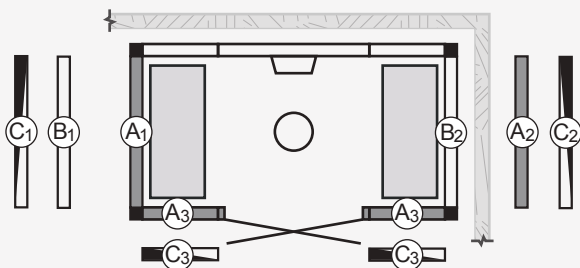

1709 tx Black
Item no: 9607 5034
Meas: 1730mm x 930mm
No vent: 4.5kW/ with vent: 4.5kW

- Mood lit back section with steam column including steam generator and shower
- Mood lit back section with steam outlet
- Transparent smoke colored glass
- Opaque pale glass/basic (pale tint on the inside, non transparent)
- Opaque pale glass/black glass (pale tint on the inside, non transparent)