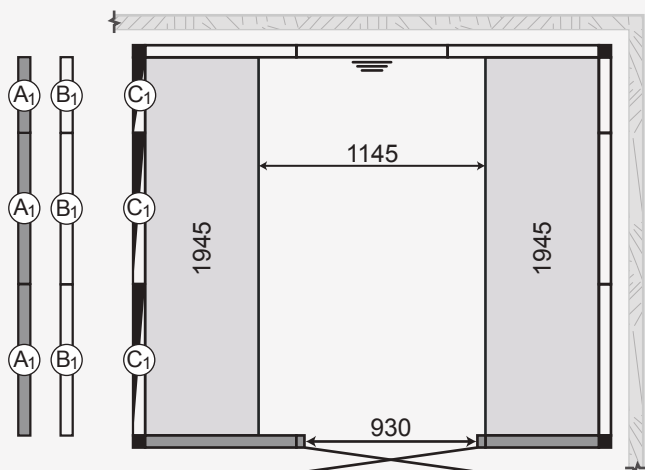

1717 Black 1B WD  
Item no: 9607 5072  
Meas: 1730mm x 1730mm  
No vent: 6kW/ with vent: 6kW

2117 Black 1B WD  
Item no: 9607 5078  
Meas: 2130mm x 1730mm  
No vent: 6kW/ with vent: 6kW

2521 Black 2B WD  
Item no: 9607 5082  
Meas: 2530mm x 2130mm  
No vent: 6kW/ with vent: 9kW

2525 Black 2B WD  
Item no: 9607 5086  
Meas: 2530mm x 2530mm  
No vent: 9kW/ with vent: 9kW

-  Mood lit back section with steam outlet
-  Transparent smoke colored glass
-  Opaque pale glass/basic (pale tint on the inside, non transparent)
-  Opaque pale glass/black glass (pale tint on the inside, non transparent)