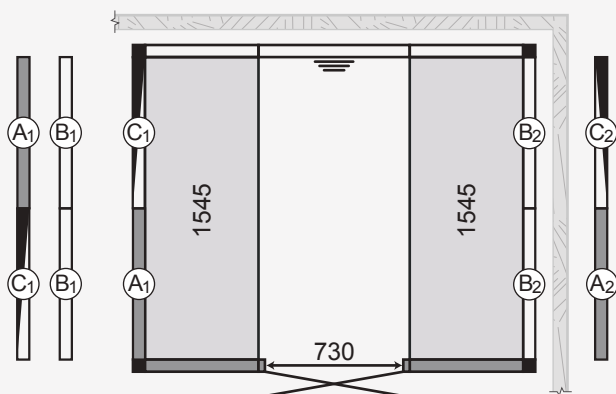

2117 Black 2B
Item no: 9607 5076
Meas: 2130mm x 1730mm
No vent: 6kW/ with vent: 6kW