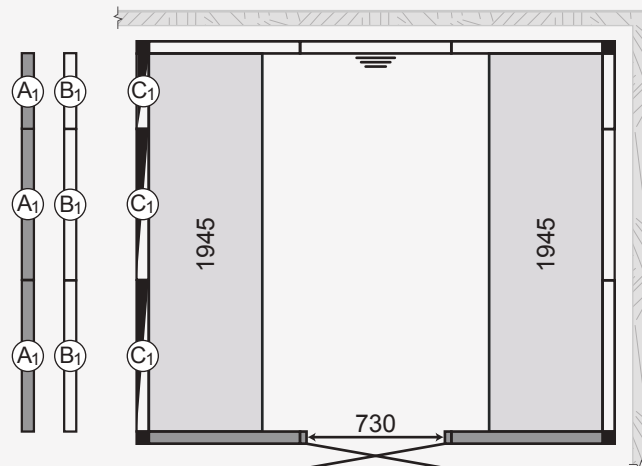

2521 Black 2B
Item no: 9607 5080
Meas: 2530mm x 2130mm
No vent: 6kW/ with vent: 9kW