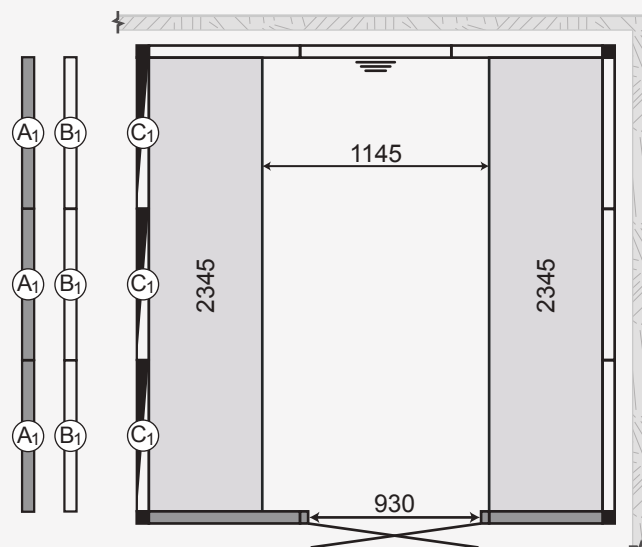

1717 Black 1B WD  
Item no: 9607 5072  
Meas: 1730mm x 1730mm  
No vent: 6kW/ with vent: 6kW

2117 Black 1B WD  
Item no: 9607 5078  
Meas: 2130mm x 1730mm  
No vent: 6kW/ with vent: 6kW

2521 Black 2B WD  
Item no: 9607 5082  
Meas: 2530mm x 2130mm  
No vent: 6kW/ with vent: 9kW