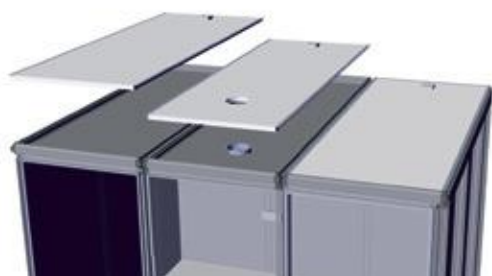

Anti-condensation ceiling

In environments where the Panacea steam bath is used for prolonged periods of time, we recommend installing the heated condensation-reducing ceiling in order to make the steam bath experience an ultimate one.

Model and item no: 1717 9607 5090
2117 9607 5092
2521 9607 5094
2525 9607 5096