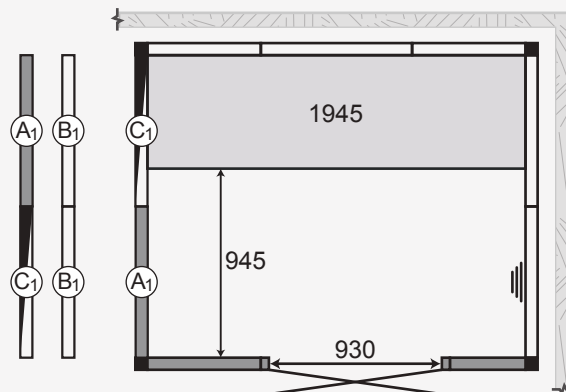

2117 Black 1B WD
Item no: 9607 5078
Meas: 2130mm x 1730mm
No vent: 6kW/ with vent: 6kW