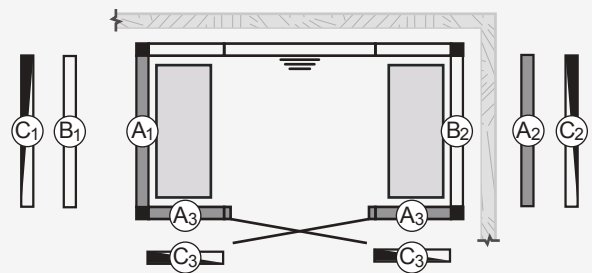

1709 Black
Item no: 9607 5026
Meas: 1730mm x 930mm
No vent: 4.5kW/ with vent: 4.5kW

Panacea steam bath models 1309 and 1709 with steam column

See below for all the standard plans for the compact Panacea steam bath 1309 and 1709. In addition to a choice of several different wall sections as a no cost options and include steam generator and hand & head shower. Also available with shower tray.