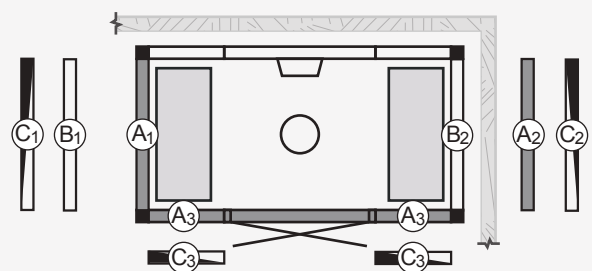

1709 tx/t Black
Item no: 9607 5030
Meas: 1730mm x 930mm
No vent: 4.5kW/ with vent: 4.5kW