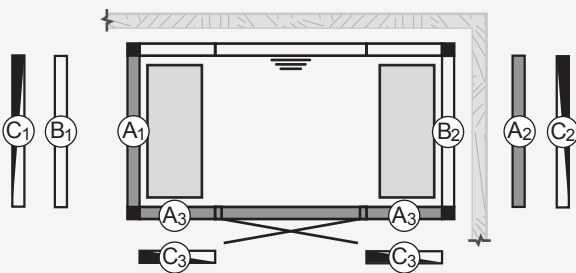

1709 t Black
Item no: 9607 5022
Meas: 1730mm x 930mm
No vent: 4.5kW/ with vent: 4.5kW