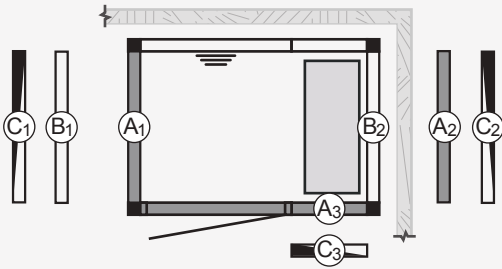

Panacea steam bath models 1309 and 1709

For external steam generator VB

See below for all the standard plans for the compact Panacea steam bath 1309 and 1709. Like the larger models they have different wall sections available as no cost options. The portable and adjustable benches are made of Corian®. Also available with shower tray.

1309 t Black
Item no: 9607 5020
Meas: 1330mm x 930mm
No vent: 2.2kW/ with vent: 4.5kW