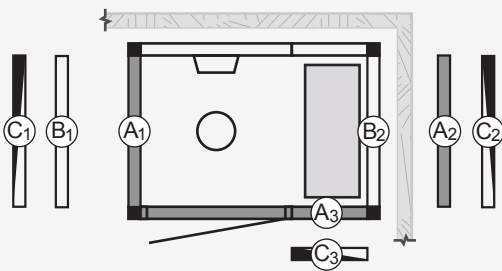

**1309 t Black**  
 Item no: 9607 5020  
 Meas: 1330mm x 930mm  
 No vent: 2.2kW/ with vent: 4.5kW

**1709 t Black**  
 Item no: 9607 5022  
 Meas: 1730mm x 930mm  
 No vent: 4.5kW/ with vent: 4.5kW

**1709 Black**  
 Item no: 9607 5026  
 Meas: 1730mm x 930mm  
 No vent: 4.5kW/ with vent: 4.5kW

## Panacea steam bath models 1309 and 1709 with steam column

See below for all the standard plans for the compact Panacea steam bath 1309 and 1709. In addition to a choice of several different wall sections as a no cost options and include steam generator and hand & head shower. Also available with shower tray.