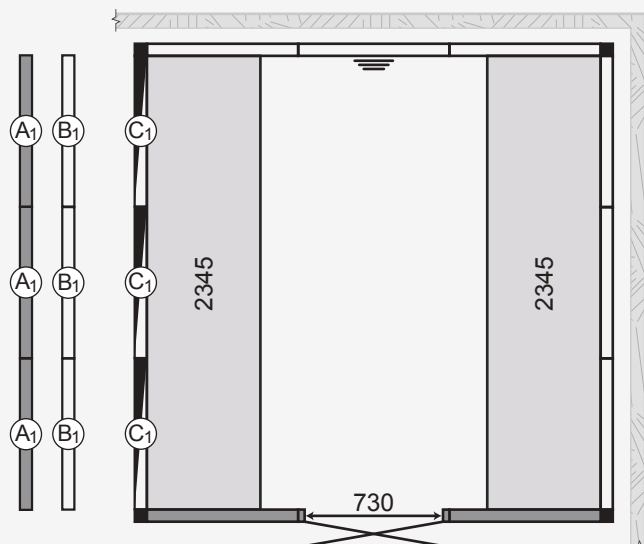

2525 Black 2B
Item no: 9607 5084
Meas: 2530mm x 2530mm
No vent: 9kW/ with vent: 9kW