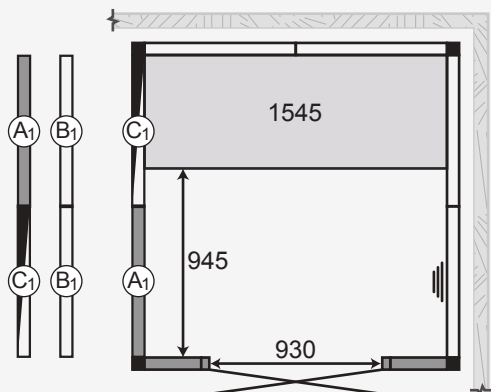

Panacea steam bath – door 1000 and Corian® benches

To further enhance versatility and accessibility of the Panacea steam bath, we offer a wheel chair access version with a wider door opening. See below for plans and the different wall sections available as no cost options.

1717 Black 1B WD
Item no: 9607 5072
Meas: 1730mm x 1730mm
No vent: 6kW/ with vent: 6kW